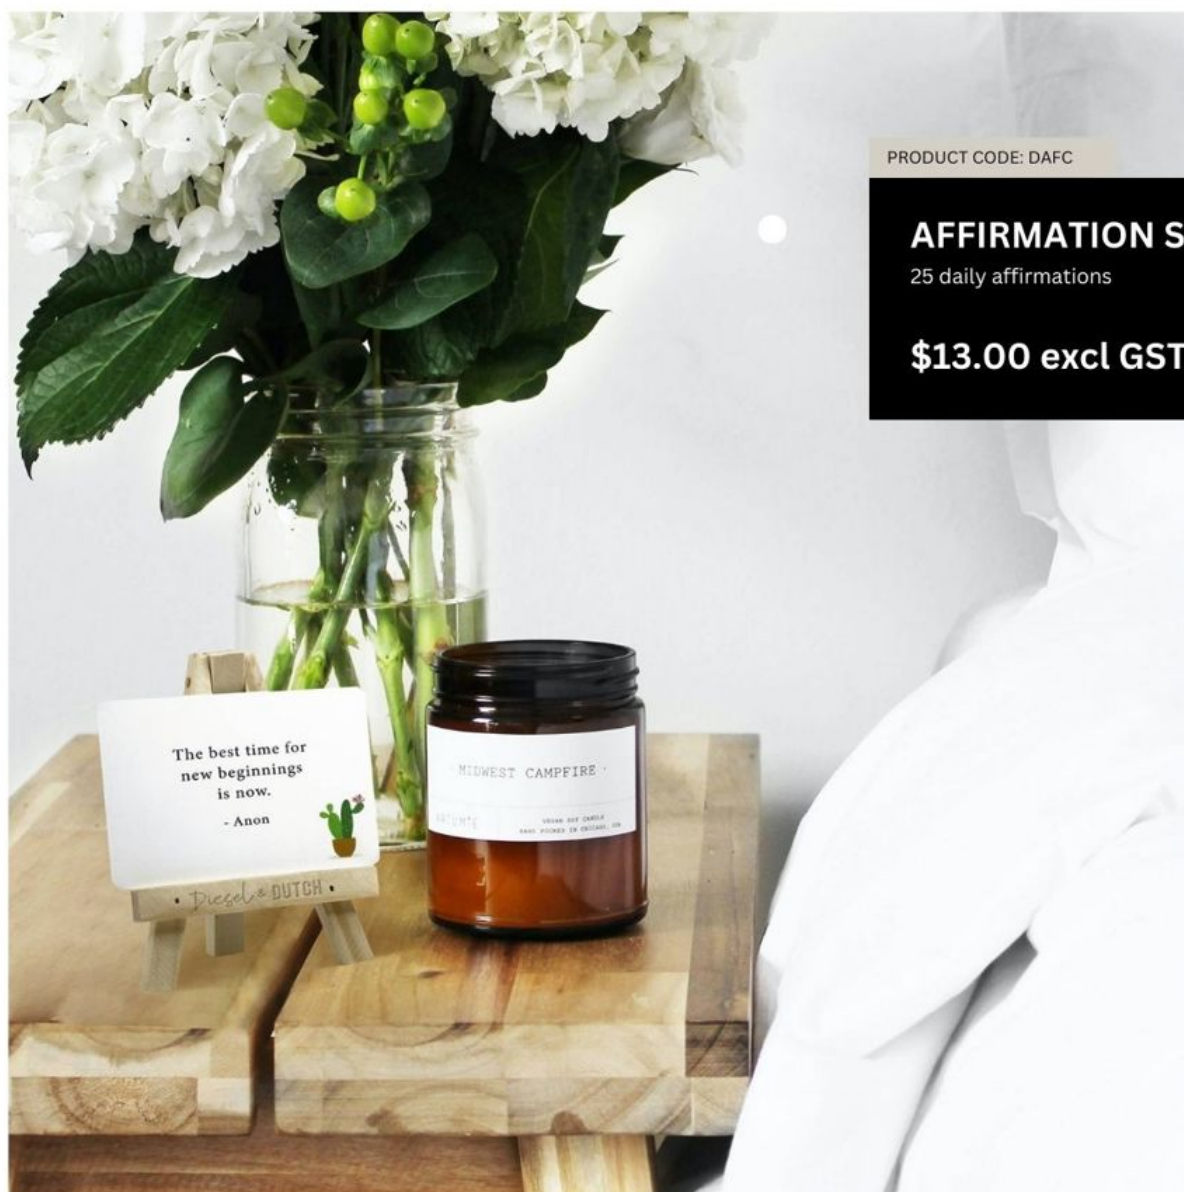

Casino Playing Cards Mad Men

DCPC004

\$7.80

Min: 4

Casino Playing Cards Curious Cats

DCPC005

\$7.80

Min: 4