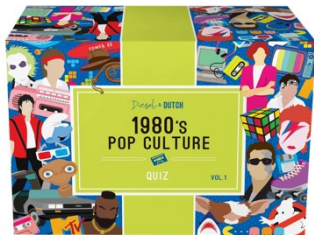

DTRI006

\$10.85

Min: 4

Trivia Night Box Set

DTRI007

\$21.70

Min: 4

Sports Trivia Box

DTRI008

\$10.85

Min: 4

1980's Pop Culture Trivia Box

DTRI010

\$10.85

Min: 4

1990's Pop Culture Trivia Box