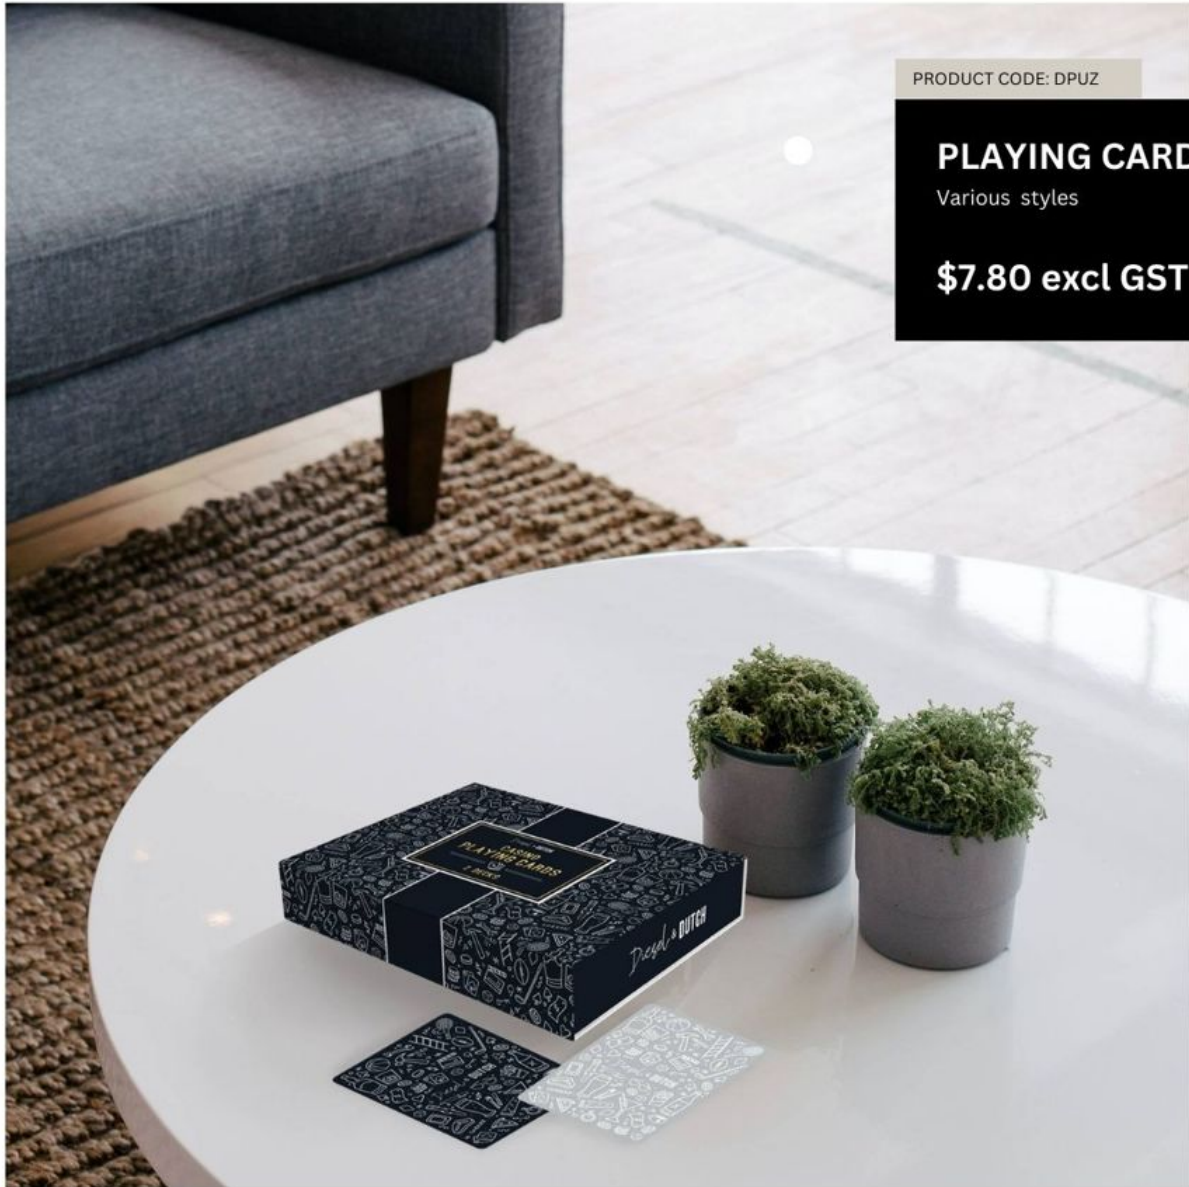

DCGC008

\$10.85

Min: 4

Jungalow Gift Card Box Set

DCGC012

\$10.85

Min: 4

PRODUCT CODE: DPUZ