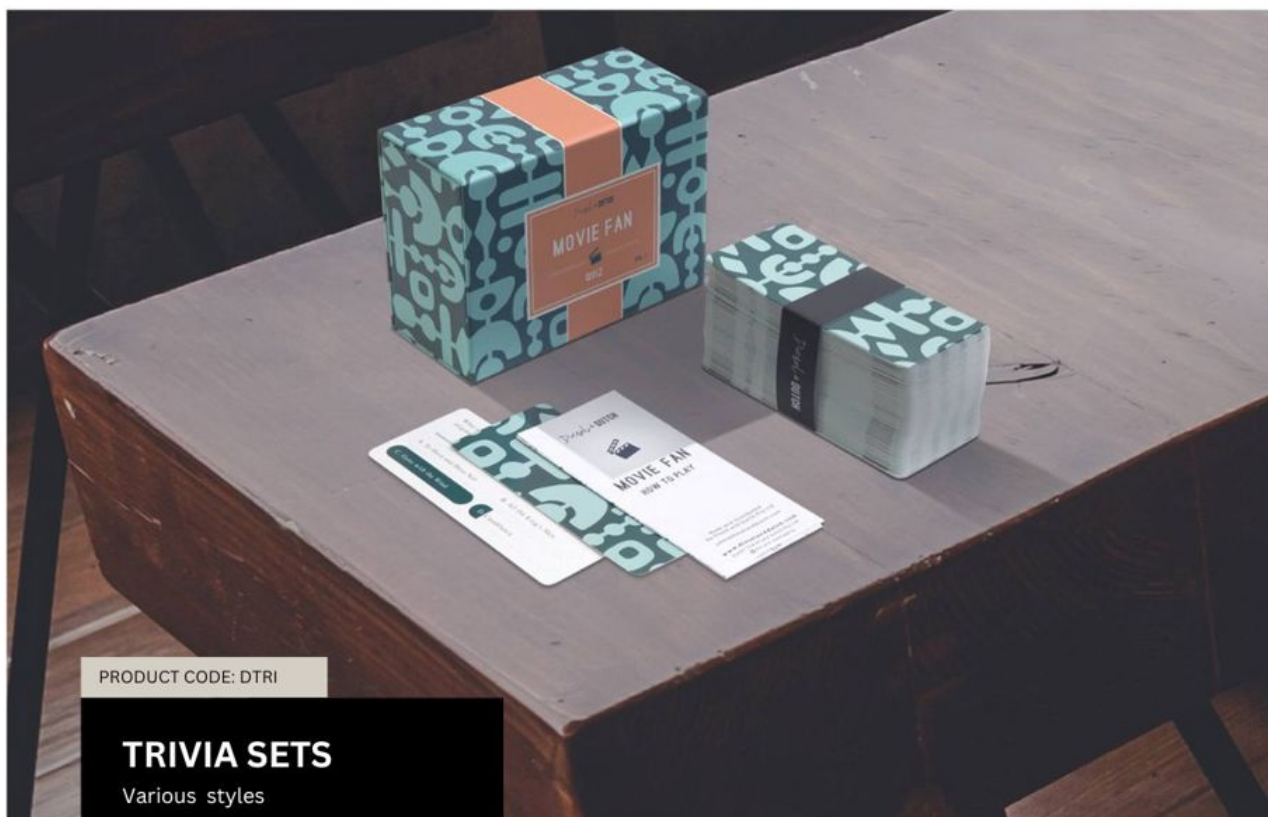

PRODUCT CODE: DTRI

TRIVIA SETS

Various styles

From $10.85 excl GST

TRIVIA SETS

Put your friends and family to the test with these beautifully packaged trivia sets. A fun activity for all ages designed with gift-giving in mind.