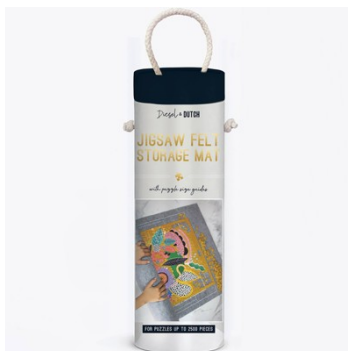

DPUZ026

\$21.70

Min: 2

Fancy Felines 1000pc Wall Puzzle

DPUZ027

\$21.70

Min: 2

Jigsaw Felt Roll Up Storage Mat