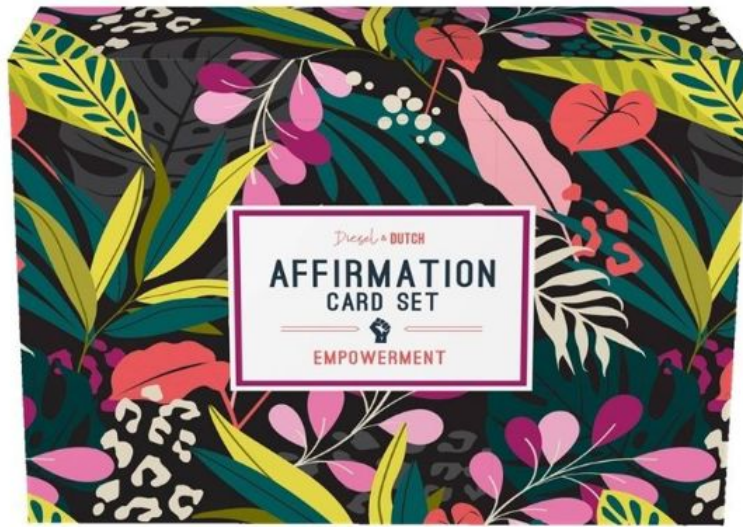

PRODUCT CODE: DAFC

AFFIRMATION SET

25 daily affirmations

\$13.00 excl GST

AFFIRMATION CARDS

The Diesel & DUTCH affirmation card sets feature 25 daily positive affirmations. A great gift for those who are looking to strengthen their mindset, improve their motivation and manifest their goals. A substantial card holder completes the gift.